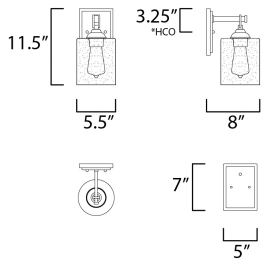

PRODUCT DESCRIPTION

Stone Seeded glass shades with flecks of gold, suspend from a squared loop that cradles a rectangular tube arm finished in a soft Bronze. The minimalistic frame is a perfect complement to the rustic glamour of this glass.